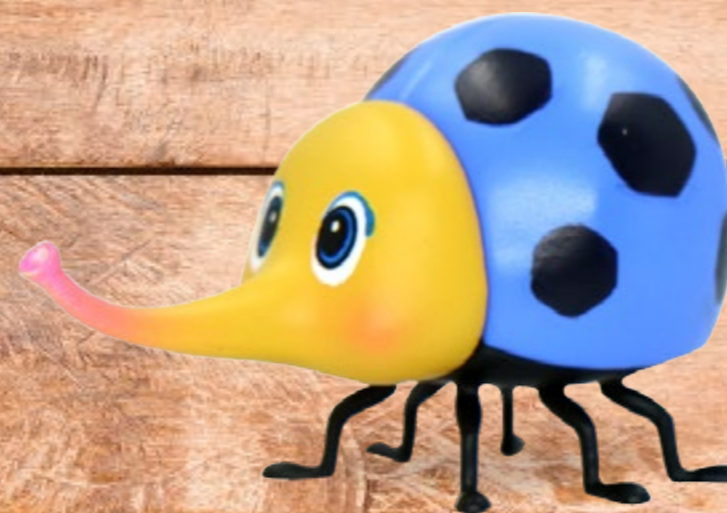

Monchhichi

MONCHHIBUGS PACKS

TV
PARTNER

SERIE EN:

REFERENCIA

81501

DESCRIPCIÓN

MONCHHIBUGS PACKS

EAN

4891813815013

PACK

BLISTER

STD

12

PILAS

NO

EDAD

+3